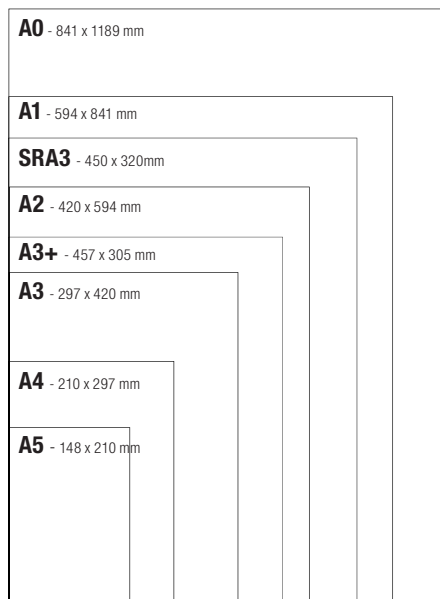

Formato	Dimensione (bxh)
A5	210x148mm
A4	210x297mm
A4+	240x330mm
B4	257x364mm
A4++	270x360mm
A3	297x420mm
A3 SPECIAL	329x483mm
A3+	457x305mm
A3++	360x480mm
A2	420x594mm
A2+	440x625mm
SRA3	450x320mm
SRA2	150x640mm
A2++	480x660mm
A1	594x841mm
A1+	625x880mm
A1++	640x920mm
A1 SPECIAL	700x1000mm
A0	841x1189mm
A0+	880x1250mm
A0++	920x1250mm
A0SPECIAL	920x1300mm